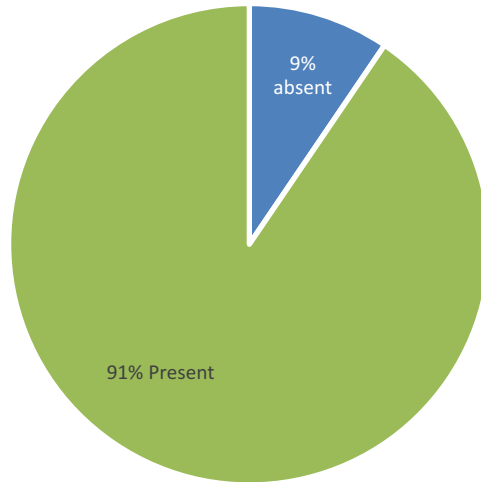

Learning Barge Fall 2017
- Fecal Coliform Bacteria -

Paradise Creek Nature Park Fall 2017
- Fecal Coliform Bacteria -