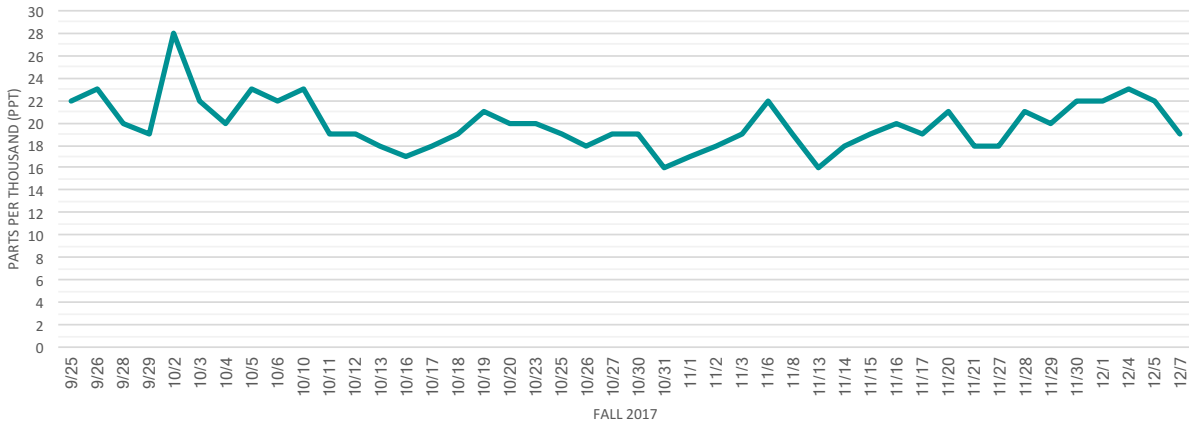

Learning Barge Fall 2017
- Salinity -

Paradise Creek Nature Park Fall 2017
- Salinity -