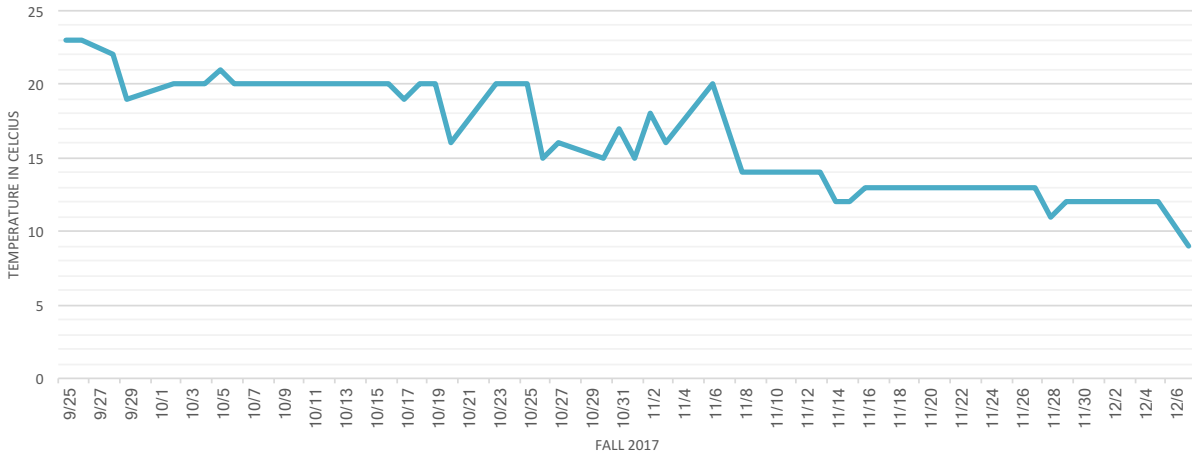

Learning Barge Fall 2017
 - Water Temperatures -

Paradise Creek Nature Park Fall 2017
 - Water Temperatures -